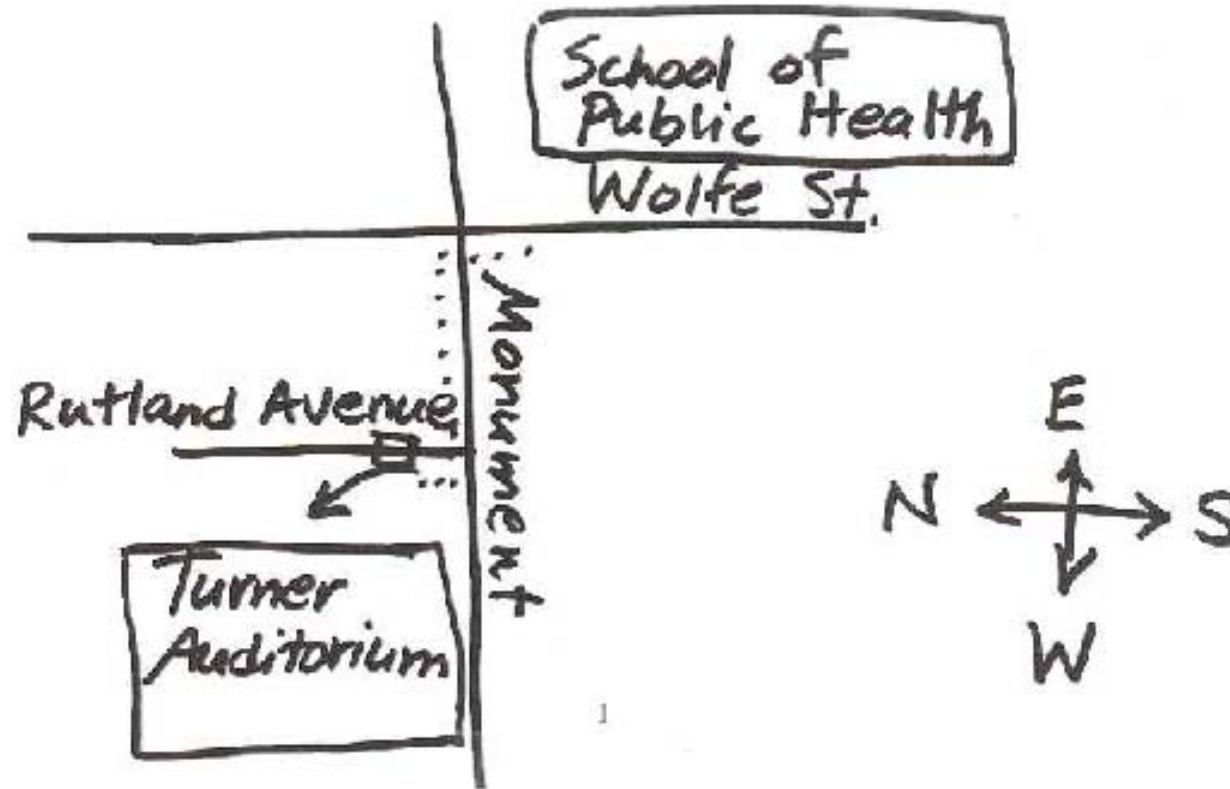

Announcements

- Final Exam on Tuesday, October 18 from 10:30 am – 12:30 pm
2 hours; closed book; formula sheet and normal tables provided; need calculator

Announcements

- Final Exam Locations by Last Names
(both lecture sections):
 - A – Ki – Turner Auditorium
 - Ko – Ok – Sheldon Hall (W1214)
 - Ol – Z – Sommer Hall (E2014)

The Way to Turner Auditorium

3. Find x .

Here it is

Art Miller